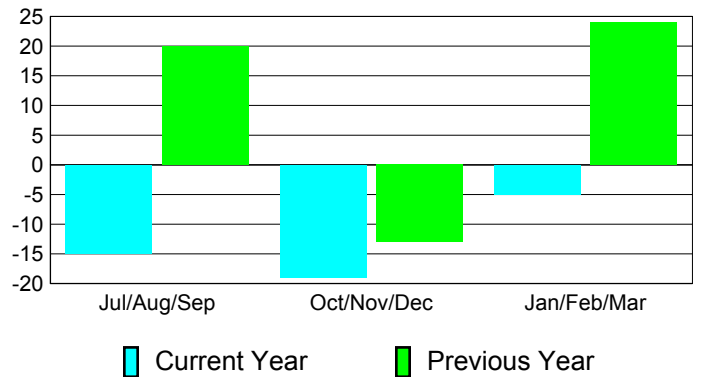

Gender Comparison 2010-2011

Jul/Aug/Sep

Oct/Nov/Dec

Jan/Feb/Mar

Male

Female