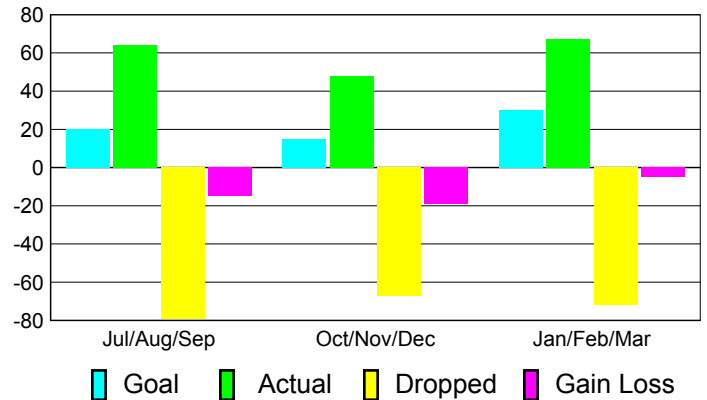

### YTD Status Quo Clubs 2010-2011

Status Quo Clubs Compared to Status Quo Members

## MEMBERSHIP

**Membership Results  
2010-2011**

**Membership  
2009-2010**

Month	Net Memb Goal	Actual New Memb	Actual Dropped Memb	Gain/Loss of Memb	Gain/Loss of Memb
Jul/Aug/Sep	20	64	-79	-15	20
Oct/Nov/Dec	15	48	-67	-19	-13
Jan/Feb/Mar	30	67	-72	-5	24
<b>Totals</b>	<b>65</b>	<b>179</b>	<b>-218</b>	<b>-39</b>	<b>31</b>

### Membership Results 2010-2011

Goal, New, Dropped, Gain/Loss

### Comparison of Membership Gain/Loss

Current Year Compared to the Previous Year